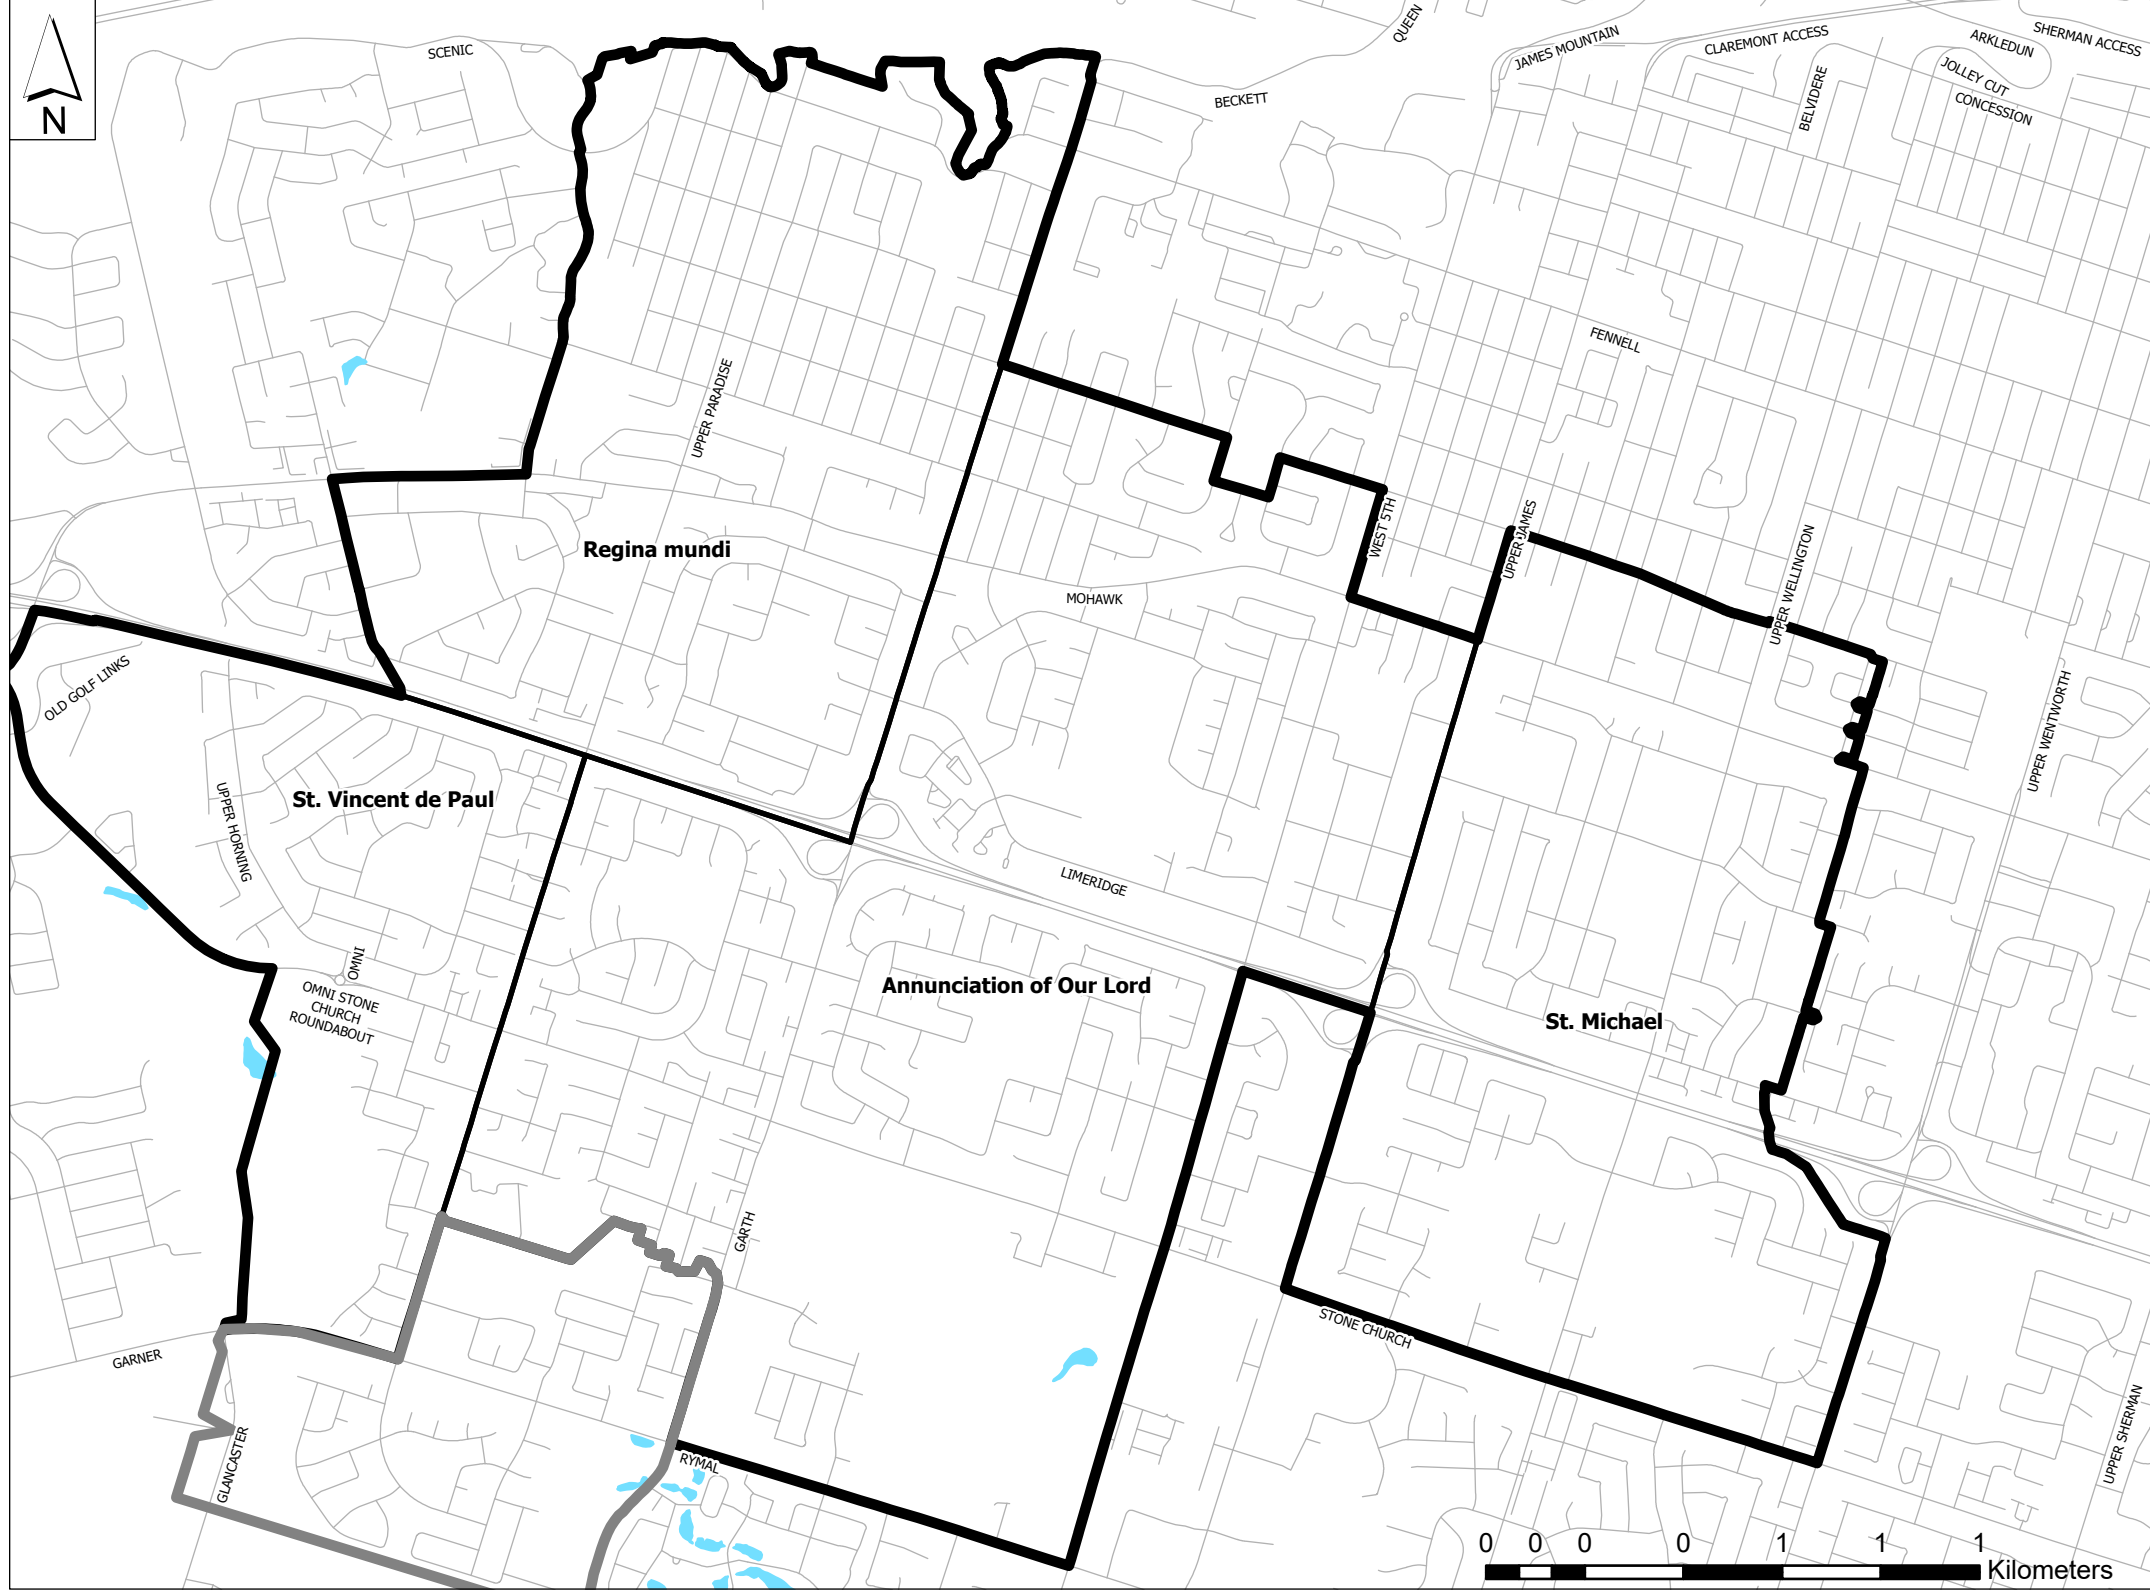

Hamilton-Wentworth
Catholic District School Board
Believing, Achieving, Serving

School Attendance Boundary
2022 - 2023

St. Thomas More CSS

Grade:	9 - 12
Address:	1045 Upper Paradise Road Hamilton, Ontario L9B 2N4
Phone #:	905-388-3030
Parish:	Regina Mundi Church 631 Mohawk Rd W, Hamilton

School Website: <https://stm.hwcdsb.ca/>

-  Catholic Secondary School
-  Catholic Elementary School Boundaries
-  Catholic Secondary School Boundaries

0 0 0 0 1 1 1 Kilometers